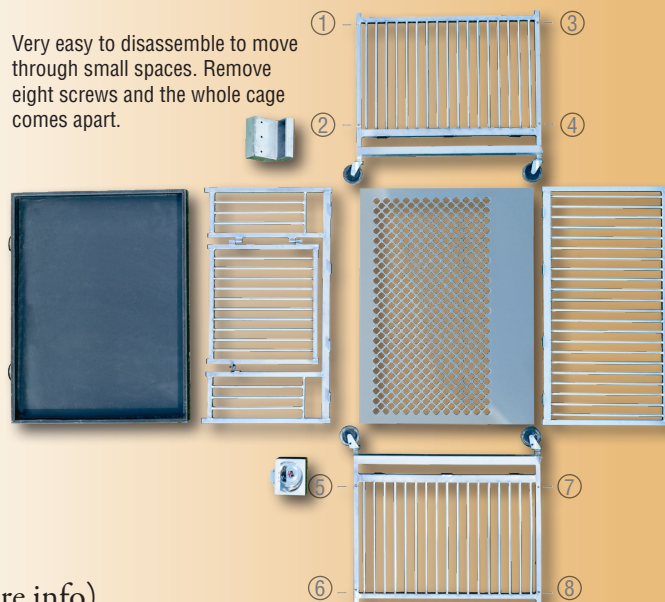

Shown Fully Disassembled

GentleStep Kennel Flooring (see p.33 for more info)