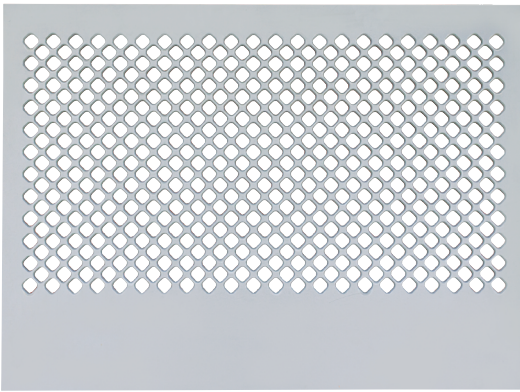

Exterior Run Flooring

GentleStep Kennel Flooring

This kennel flooring is made from King's Starboard and is designed for maximum durability and heavy-duty use, ensuring long-lasting performance. Customization options allow you to tailor the design to your specific needs. You can choose the proportion of the surface you wish to have holes versus solid areas, and the size of the holes is fully customizable to work best for the size of your dogs. Custom sizes available.

Part #	Size	Price
222-1.25	4' x 8' w/ 1.25" hole	$550.80
222-1	4' x 8' w/ 1" hole	$550.80
222-3/4	4' x 8' w/ 3/4" hole	$550.80
223-1.25	4' x 4' w/ 1.25" hole	$275.40
223-1	4' x 4' w/ 1" hole	$275.40
223-3/4	4' x 4' w/ 3/4" hole	$275.40

GentleStep Kennel Flooring