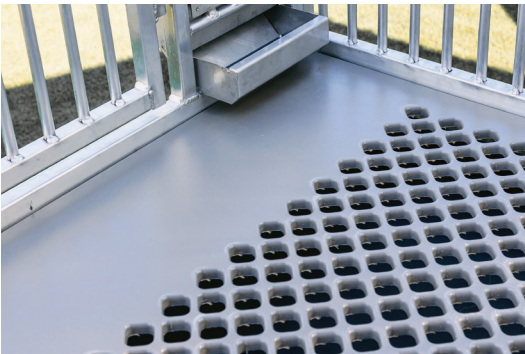

Exterior Run Flooring

GentleStep Kennel Flooring

This kennel flooring is made from King's Starboard and is designed for maximum durability and heavy-duty use, ensuring long-lasting performance. Customization options allow you to tailor the design to your specific needs. You can choose the proportion of the surface you wish to have holes versus solid areas, and the size of the holes is fully customizable to work best for the size of your dogs. Custom sizes available.

Part #	Size	Price
222-1.25	4' x 8' w/ 1.25" hole	$550.80
222-1	4' x 8' w/ 1" hole	$550.80
222-3/4	4' x 8' w/ 3/4" hole	$550.80
223-1.25	4' x 4' w/ 1.25" hole	$275.40
223-1	4' x 4' w/ 1" hole	$275.40
223-3/4	4' x 4' w/ 3/4" hole	$275.40

GentleStep Kennel Flooring