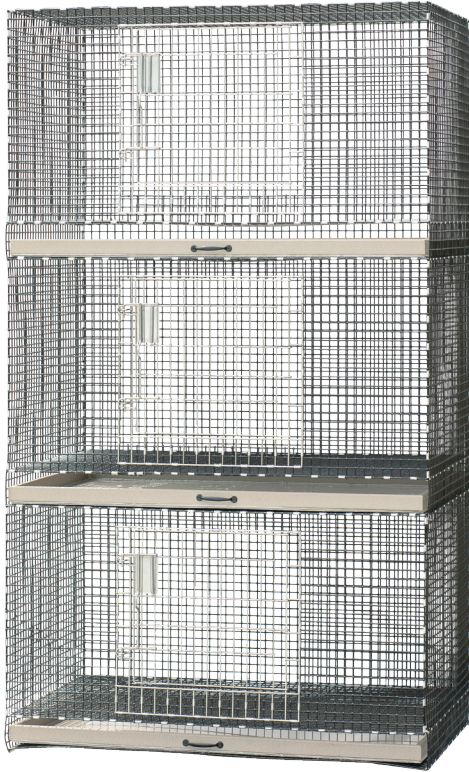

Puppy Weaning Cages & K9 Photo Kit