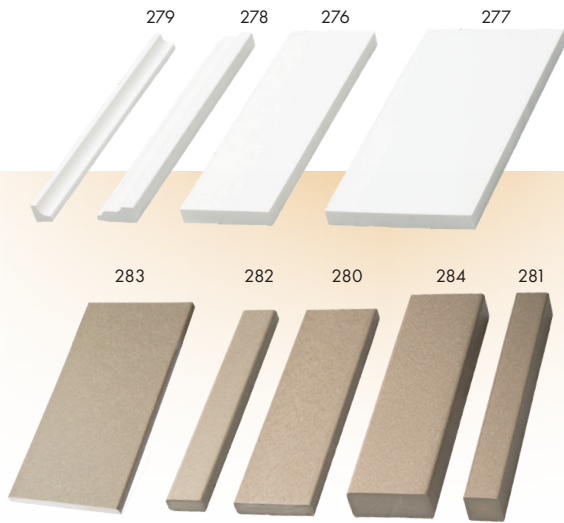

Trim Products

PVC Trusscore Wall Paneling is perfect for any rooms that have moisture.

- BATHROOMS
- LAUNDRY ROOMS
- BASEMENTS
- GARAGES

Poly Lumber and Trim Moldings

Part #	Size	Type	Price
276	5/8" x 3 1/2" x 18'	Versatex Trim	$27.58
277	5/8" x 6" x 18'	Versatex Trim	$35.83
278	5/8" x 2 1/2" x 16'	Versatex Baseboard	$25.04
279	3/4" x 16'	Versatex Corner	$15.35
280	3/4" x 3 1/2" x 12'	Poly Lumber	$27.65
281	1 1/2" x 1 1/2" x 12'	Poly Lumber	$26.22
282	3/4" x 1 3/4" x 12'	Poly Lumber	$14.13
283	1/2" x 6" x 12'	Poly Lumber	$79.68
284	1 1/2" x 3 1/2" x 12'	Poly Lumber	$53.46
292	3/4" x 1.75 x 12'	Black Poly Lumber	$9.32
290	3/4" x 3.5 x 12'	Black Poly Lumber	$19.93
293	3/4" x 5.5 x 12'	Black Poly Lumber	$28.49
291	1.5 x 1.5 x 12'	Black Poly Lumber	$19.18
294	1/2" x 12.5" x 12'	Black Poly Lumber	$62.76
295	2" x 4" x 12'	Black Poly Lumber	$37.80