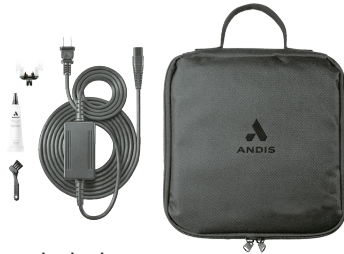

EMERGE Clipper - Detachable #30 Wide Blade

Included:

- Blade Oil
- Blade Brush
- Charging Adapter
- Additional Blade Drive
- Case

1- SPEED
Detachable Blade System
Ceramic Edge Blade
Rechargeable LI-ION Battery
Battery Runtime - 90 min
Rotary clipper Motor
4500 SPM (strokes per minute)
50-60 Hertz
36% Wider than Standard Blade
Can be Used With or Without Cord

Part #	Item Description	Price
562275	Orange Emerge Clipper	$259.99