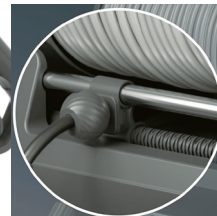

Giraffe Tools Grandfalls Pressure Washer Plus

Max Pressure: (a) 2400 PSI, Brush Motor, (b) 3300 PSI, Brushless Motor,

Hose Length: (a&b) 100 ft - 3X longer than others

Max Water Flow: (a) 2.0 GPM (b) 1.6 GPM

Retractable Hose: No kinking or tangling with this uniquely designed retraction function. Locking ratchet allows the pressure hose to be locked at any length

Nozzles: (a&b) Comes with 5 nozzles - 0° for crevices, 15° for driveways, 25° for outdoor general cleaning, 40° Vehicles, and Soap nozzle.

Wall Mounted: Keep everything organized and clutter free by mounting it on the wall.

Part #	Size	Price
HP135-G30A	2400 PSI	$390.94
HP174-G30	3300 PSI	$684.23

Pull to the desired length and lock