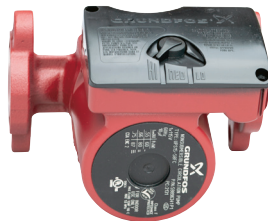

110-V Grundfos Circulator Pump

Part #	Price
126	$132.77