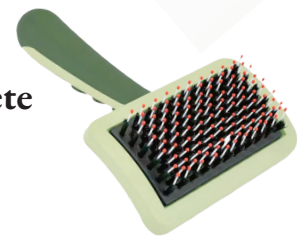

Coastal Pet®
Safari® Complete
Brush

Part #	Price
435	$11.32