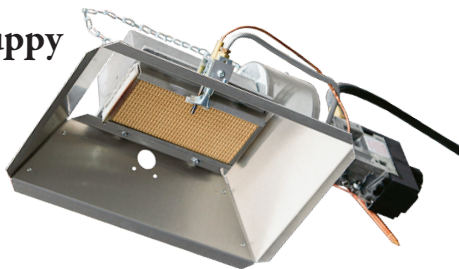

Overhead Infrared Puppy Heater

Thermostat controlled

Part #	BTU	Run Time	Price
103	3000	10.5 hrs. on 20 lb tank	$368.39