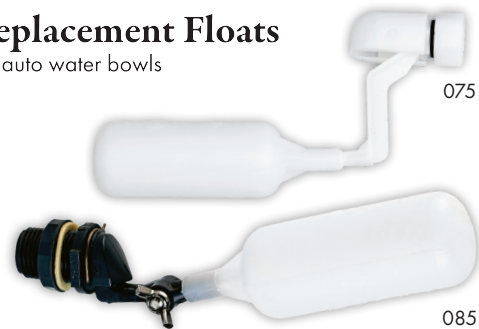

Replacement Floats

For auto water bowls

Part #	Bowl	Price
075	Auto Stainless Steel Water Bowl Float	$26.93
085	Auto Plastic Molded Water Bowl Float	$21.60