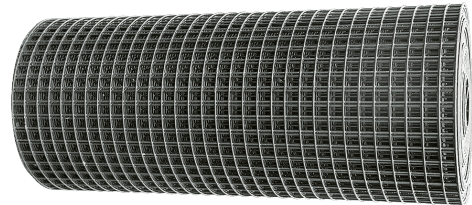

1 1/2" Black Vinyl Coated Wire

Part #	Size	Price
210	72" Wire	$16.66
211	60" Wire	$13.00
212	48" Wire	$11.15
213	36" Wire	$8.33